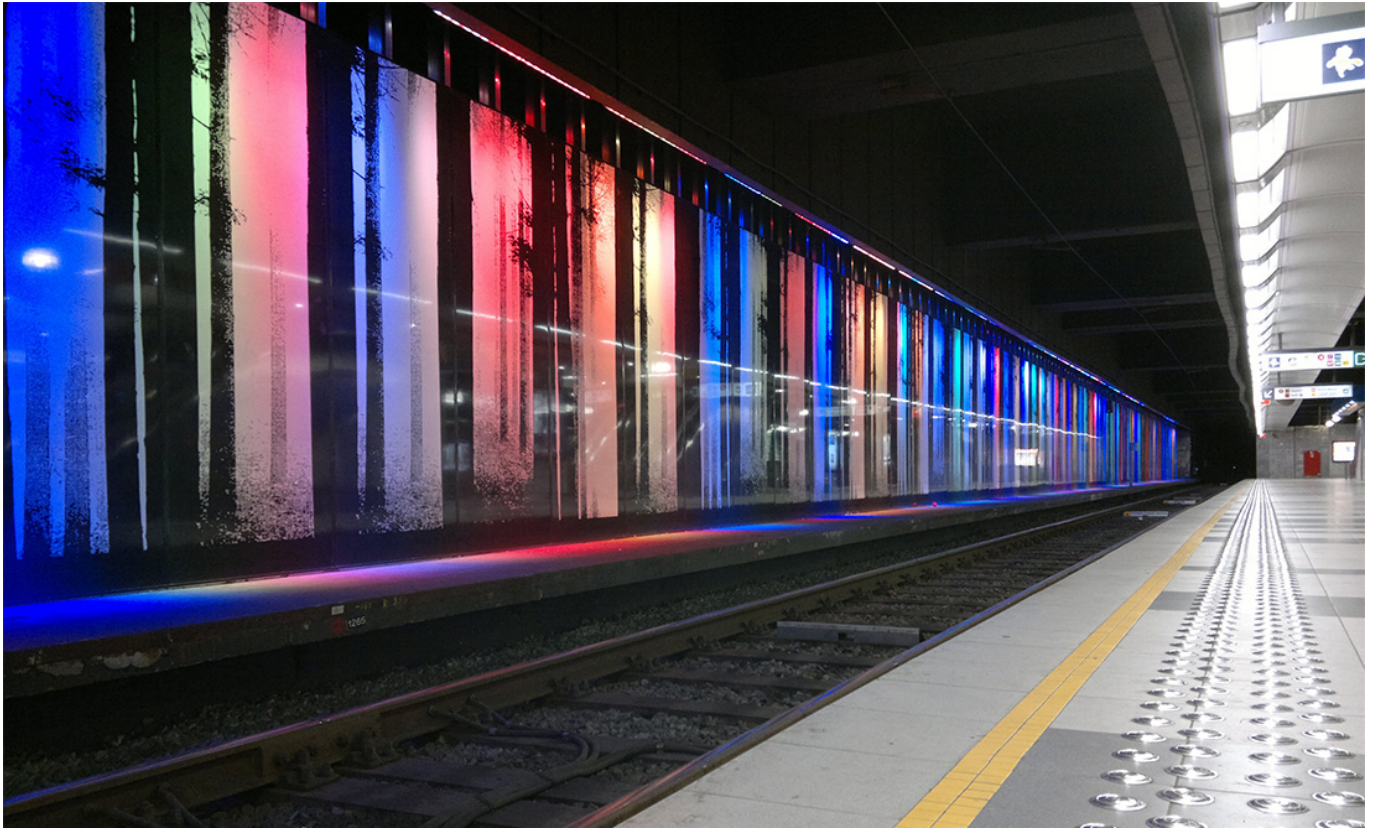

Noordstation

Date : 23/02/2014

PolyVision CeramicSteel panels span both ends of Noordstation a major rail station in the center of Brussels. The artwork, which features a wooded scene, was screen printed on Standard 1 panels at PolyVision's facility in Genk, Belgium. Colorful LED lights illuminate the black and white artwork, bringing it to life.

Partner: Jansen Finishing NV

Completion Date: 2014

Client: Ministère de la Région de Bruxelles - Capitale

Product Used: [Standard 1](#)

Architect Vincent Dehon

Area: 600 m²

Artist: Vincent Dehon

Print Type: [Screen print](#)