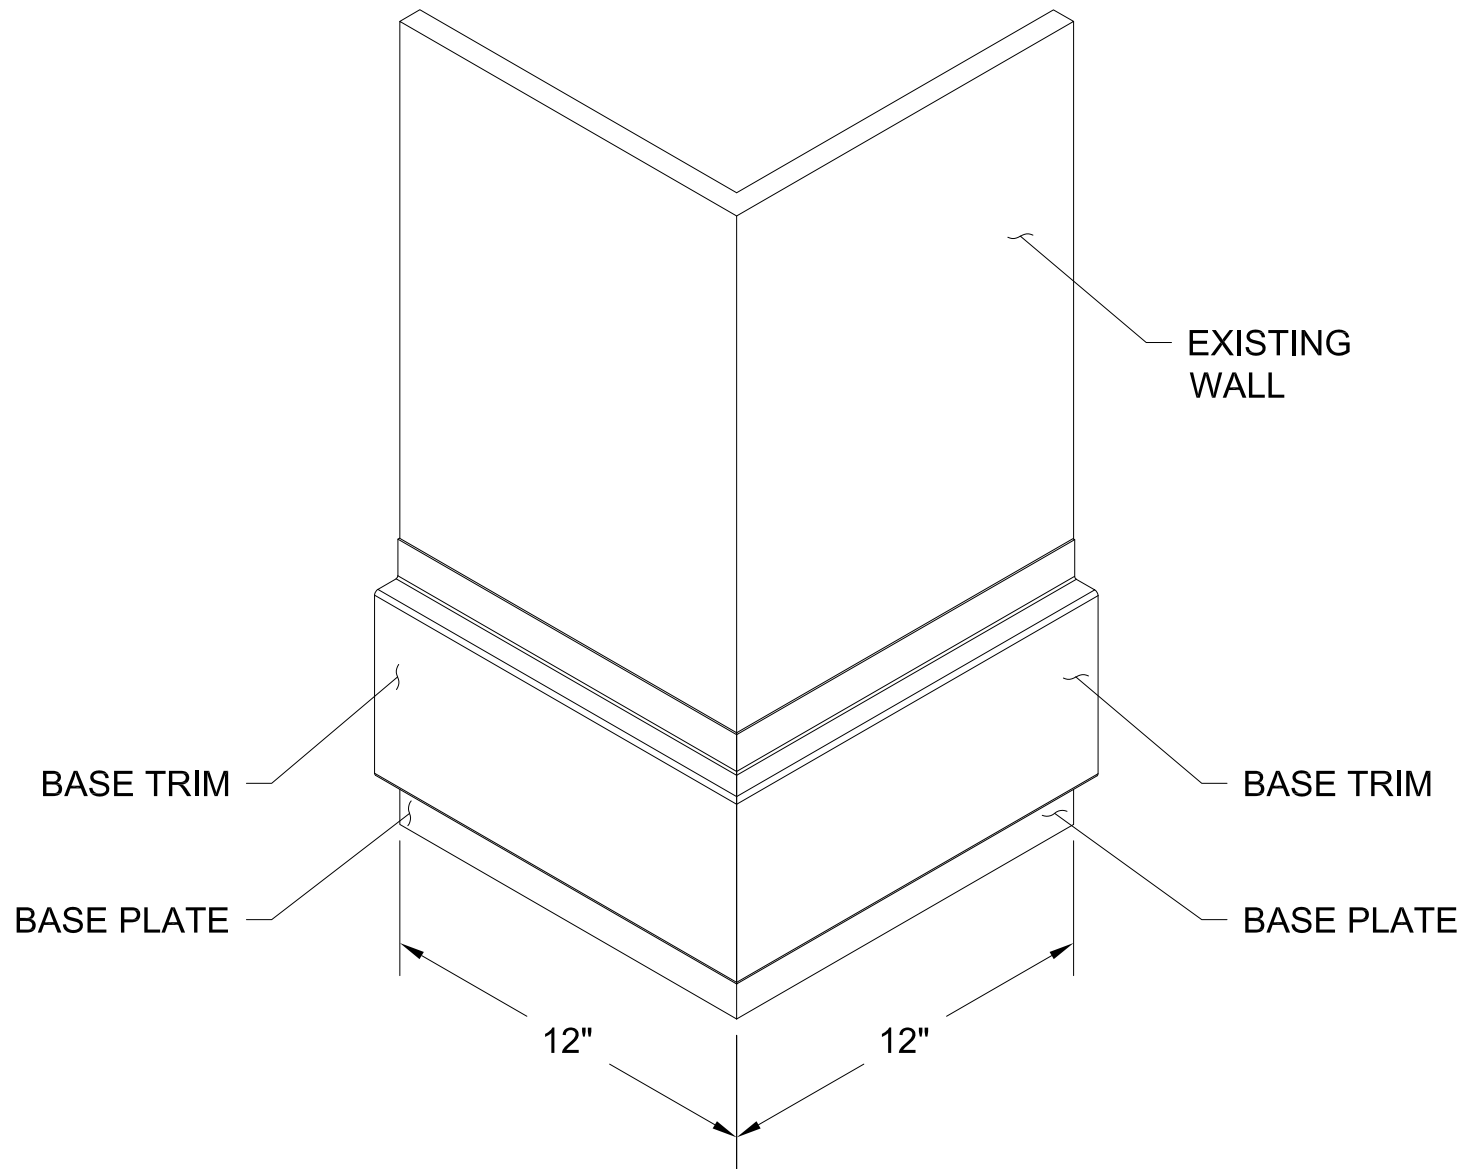

PRODUCT DIVISION:

ORNAMENTAL

PRODUCT DESCRIPTION:

PG-MC-1000 CONCEALED WALL SYSTEM

SHEET TITLE:

OUTSIDE CORNER SECTION

SCALE:

6" = 1'0"