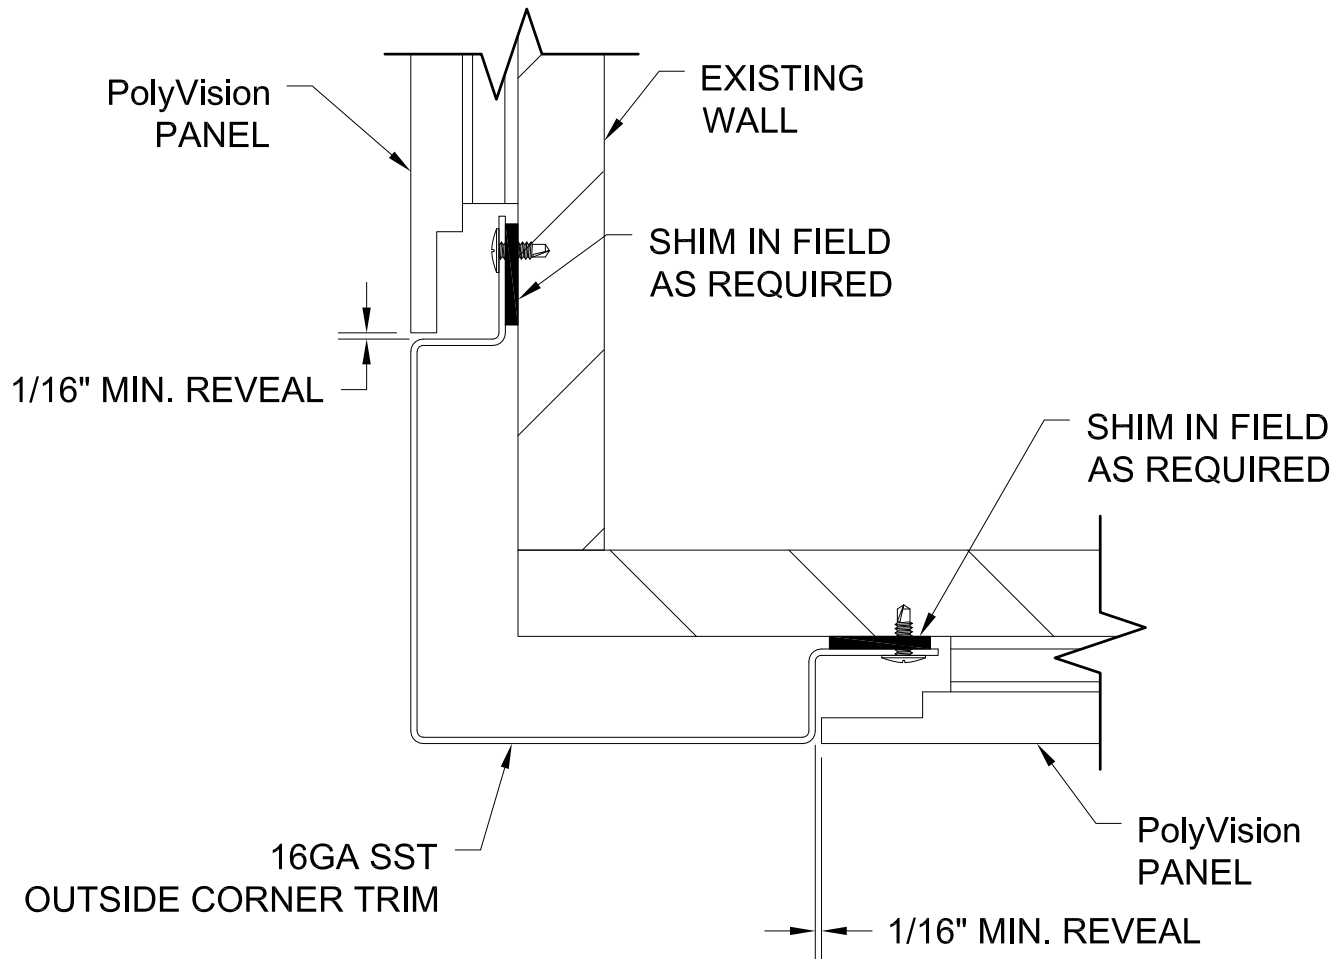

PRODUCT DESCRIPTION:

PG-MC-1000 CONCEALED WALL SYSTEM

SHEET TITLE:

ISOMETRIC ASSEMBLY WITHOUT PANELS

SCALE:

NTS

GORDON®
ARCHITECTURAL+ENGINEERED SOLUTIONS

5023 Hazel Jones Rd.
Bossier City, LA 71111
800.747.8954
GORDON-INC.COM
sales@gordon-inc.com

PRODUCT DIVISION:

ORNAMENTAL

PRODUCT DESCRIPTION:

PG-MC-1000 CONCEALED WALL SYSTEM

SHEET TITLE:

OUTSIDE CORNER SECTION

SCALE:

6" = 1'0"