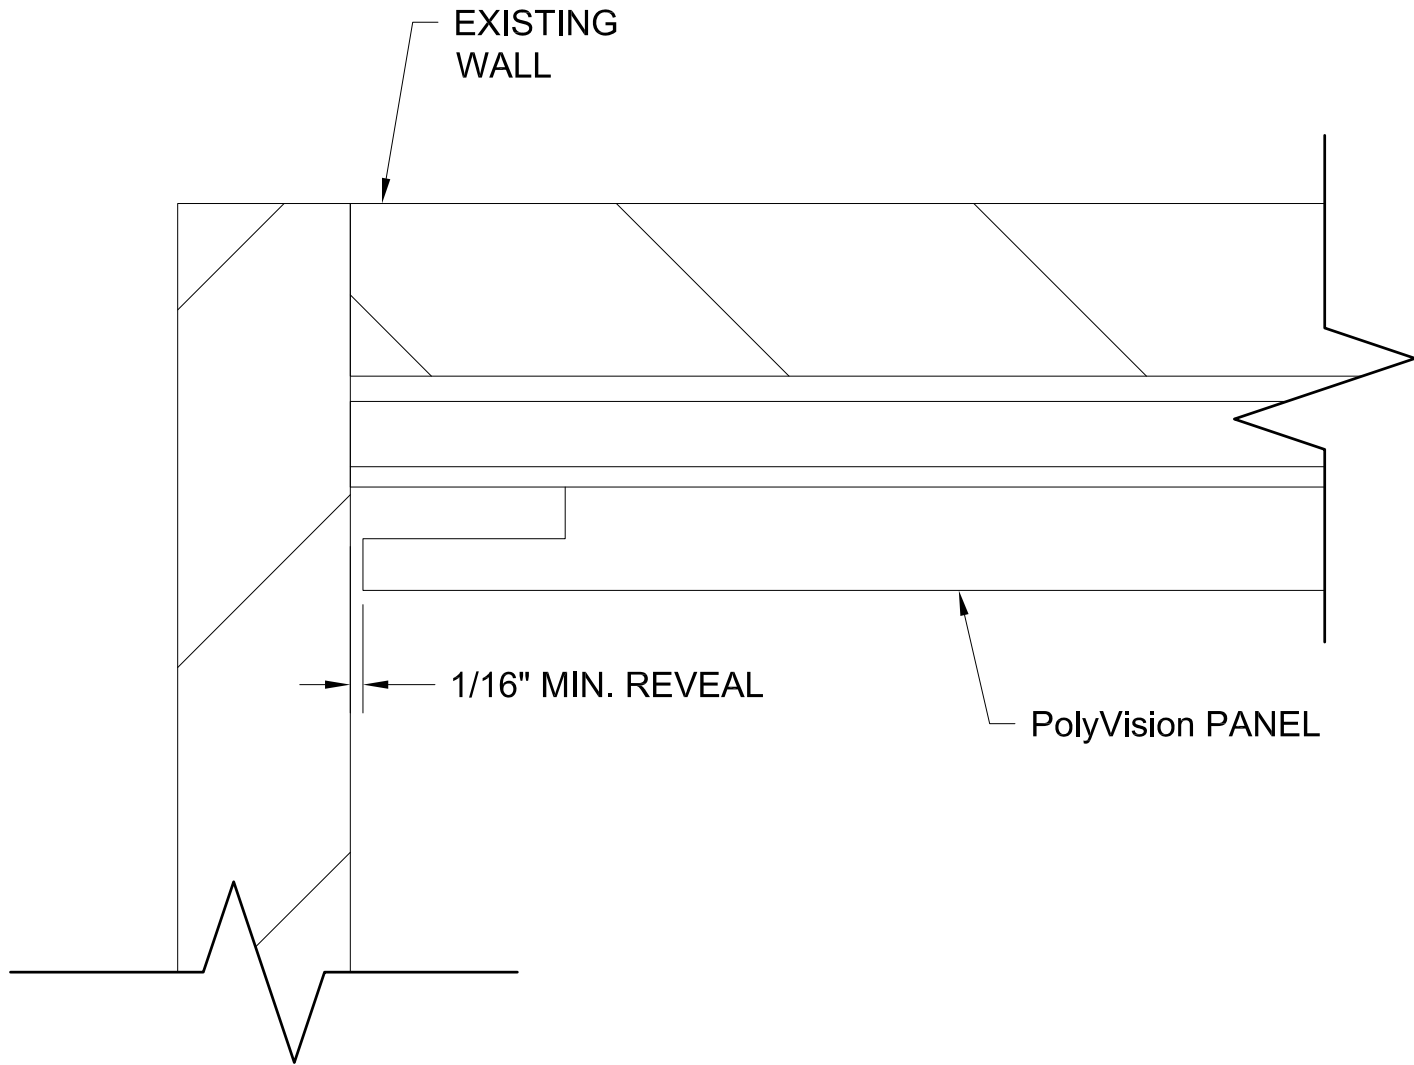

ORNAMENTAL

PRODUCT DESCRIPTION:

PG-MC-1000 CONCEALED WALL SYSTEM

SHEET TITLE:

WALL SECTION AT BASE PLATE WITH J-TRIM

SCALE:

FULL

GORDON®
ARCHITECTURAL+ENGINEERED SOLUTIONS