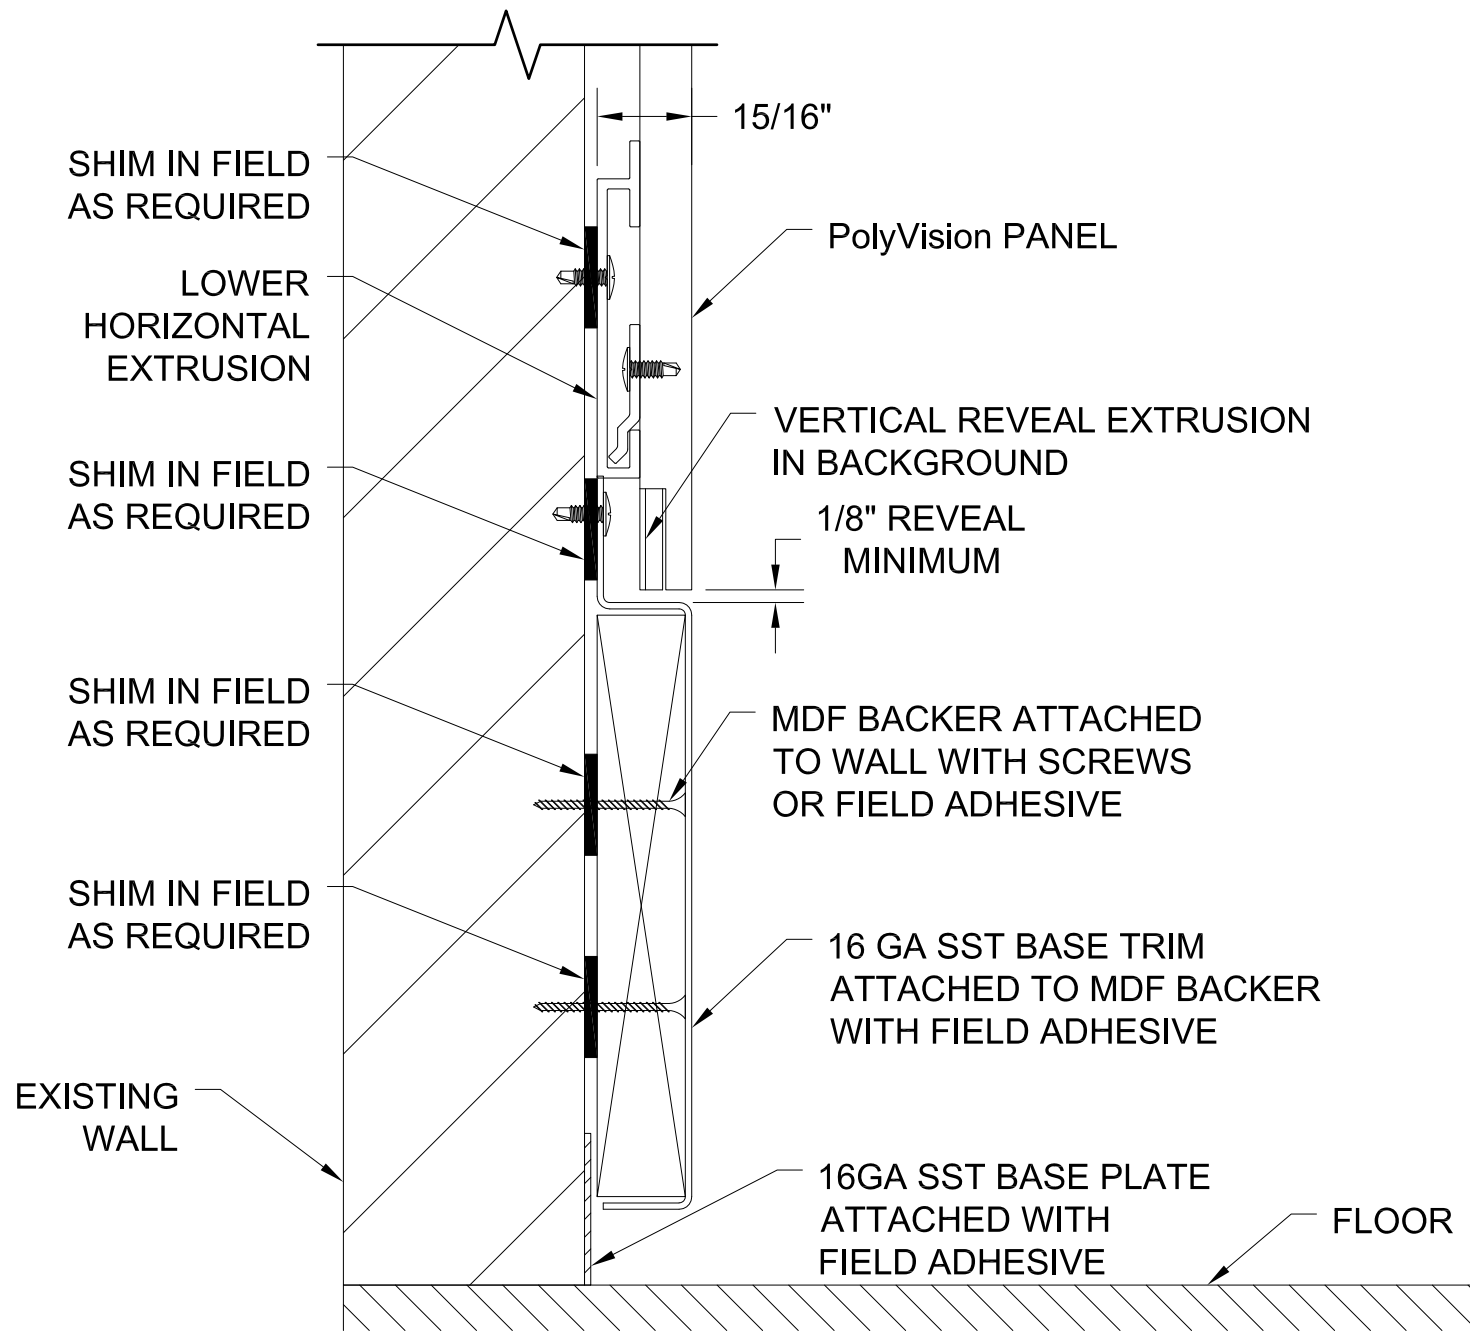

PRODUCT DIVISION:

ORNAMENTAL

PRODUCT DESCRIPTION:

PG-MC-1000 CONCEALED WALL SYSTEM

SHEET TITLE:

OUTSIDE CORNER SECTION

SCALE:

6" = 1'0"