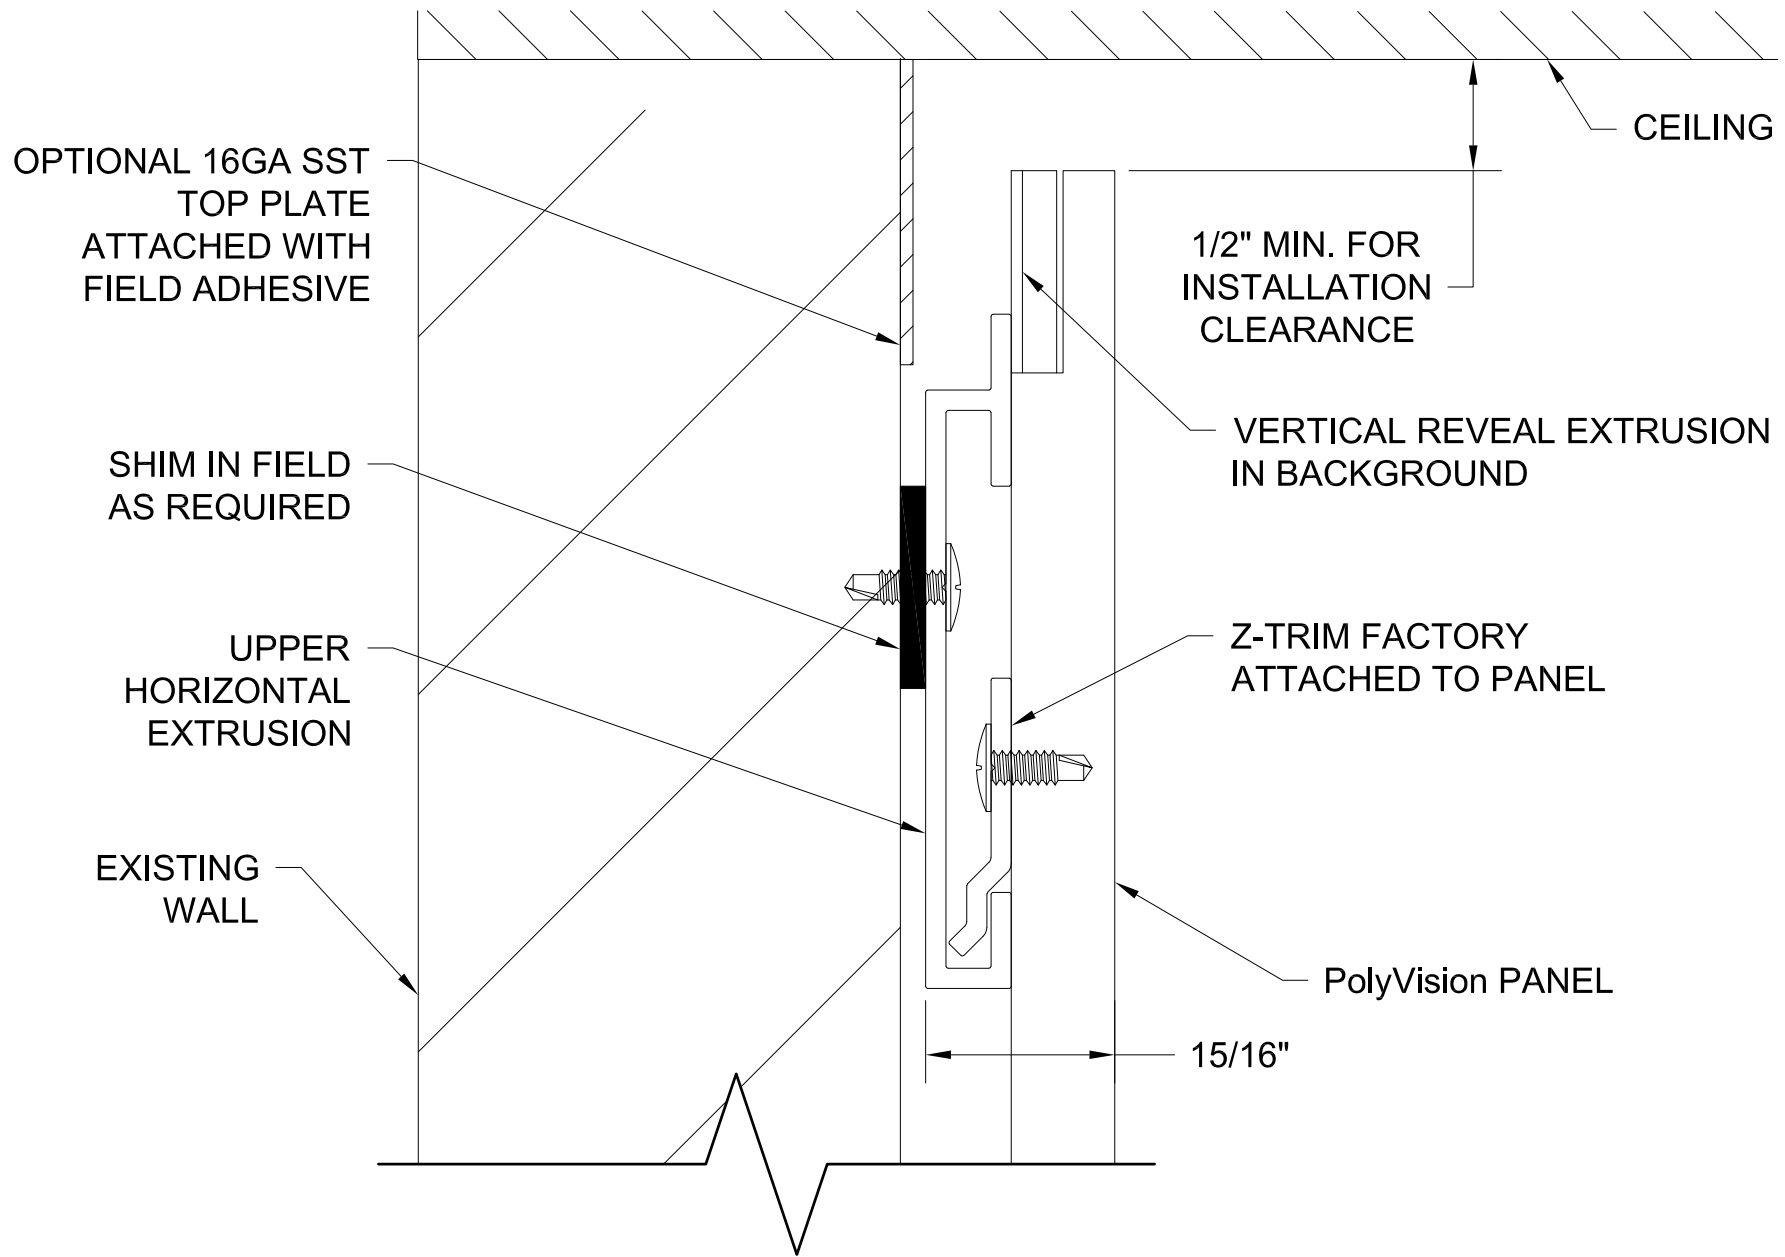

ORNAMENTAL

PRODUCT DESCRIPTION:

PG-MC-1000 CONCEALED WALL SYSTEM

SHEET TITLE:

WALL SECTION AT BASE PLATE WITH J-TRIM

SCALE:

FULL

GORDON®
ARCHITECTURAL+ENGINEERED SOLUTIONS

SCALE:

FULL