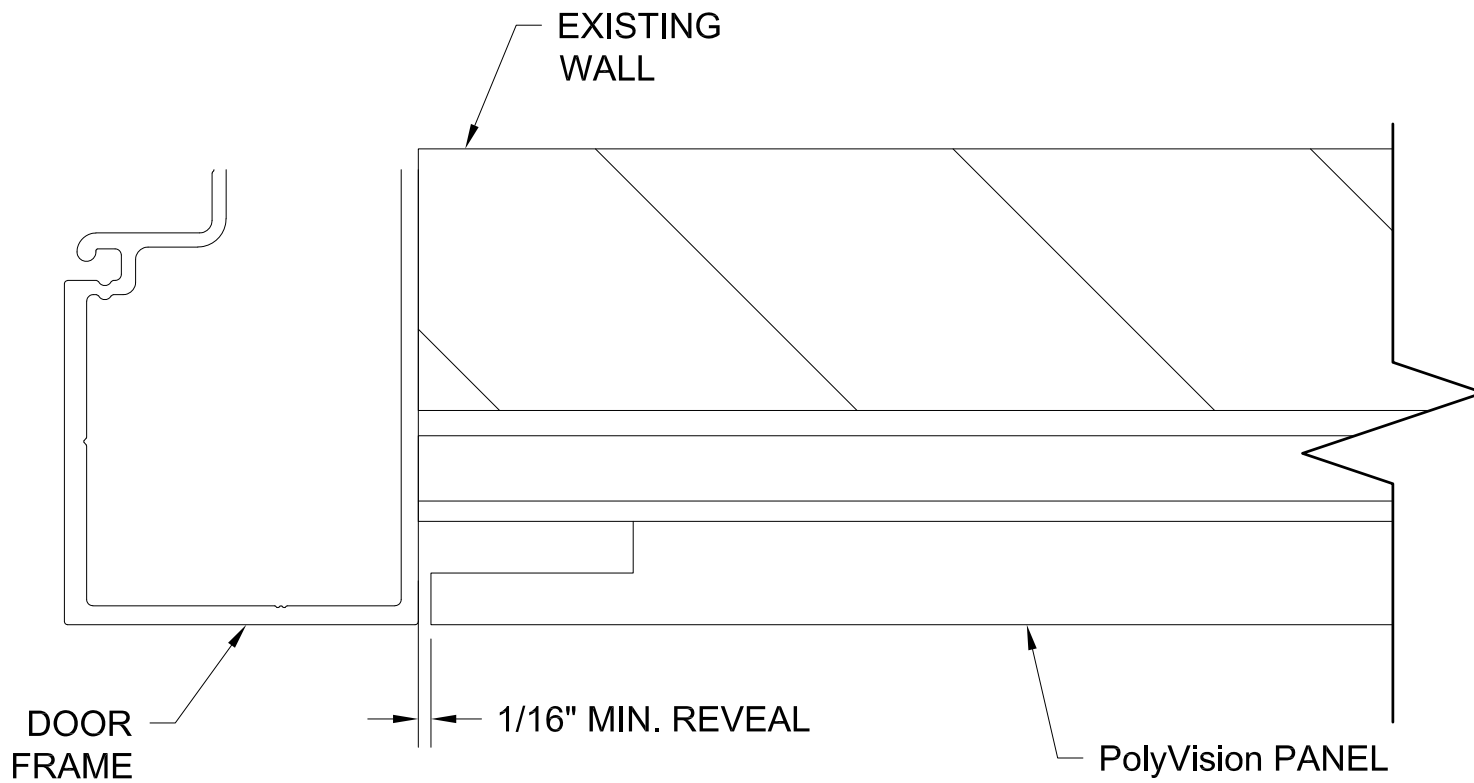

ORNAMENTAL

PRODUCT DESCRIPTION:

PG-MC-1000 CONCEALED WALL SYSTEM

SHEET TITLE:

WALL SECTION AT BASE PLATE WITH J-TRIM

SCALE:

FULL

GORDON®
ARCHITECTURAL+ENGINEERED SOLUTIONS