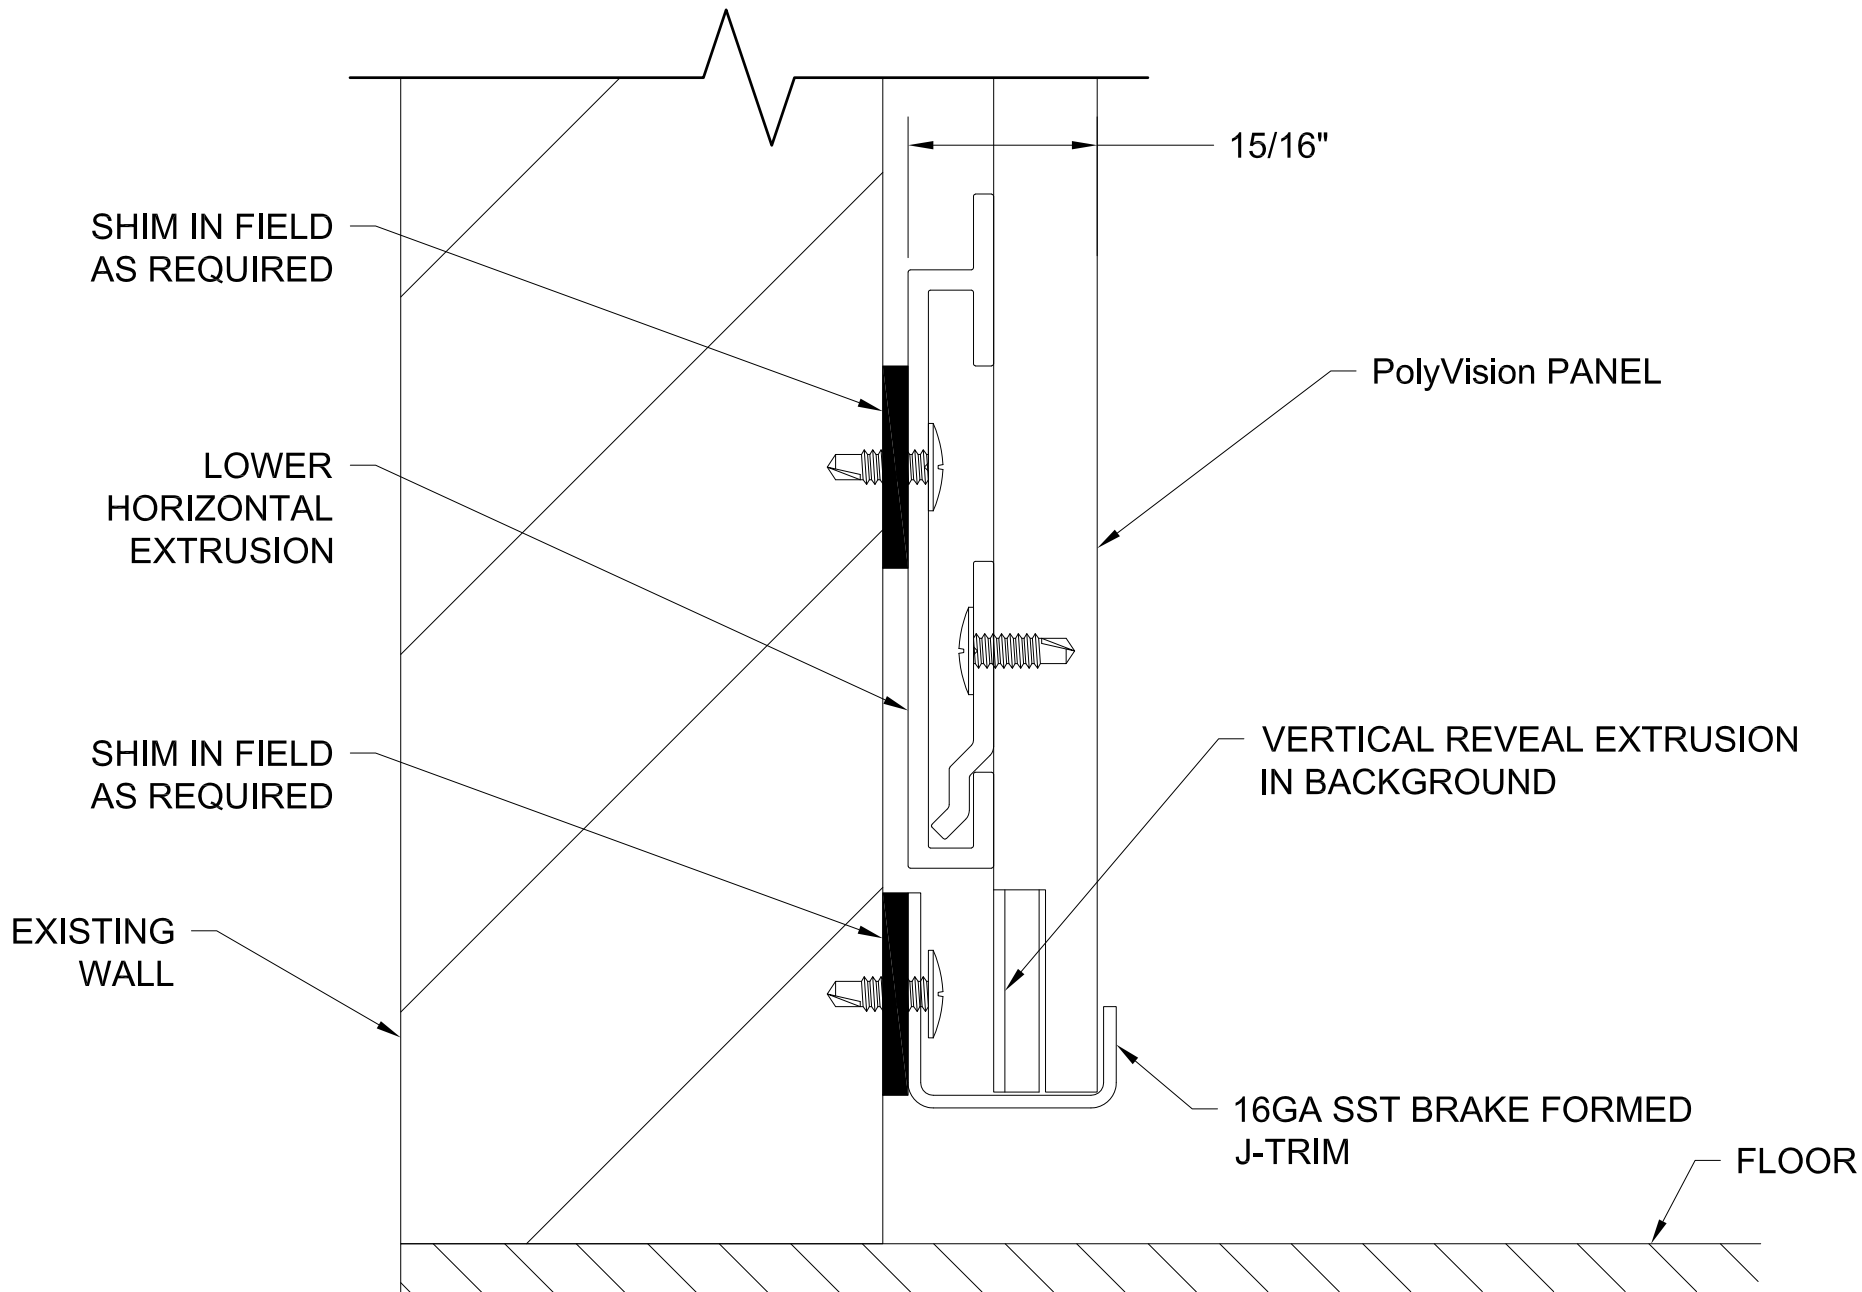

PRODUCT DIVISION:

ORNAMENTAL

PRODUCT DESCRIPTION:

PG-MC-1000 CONCEALED WALL SYSTEM

SHEET TITLE:

OUTSIDE CORNER SECTION

SCALE:

6" = 1'0"