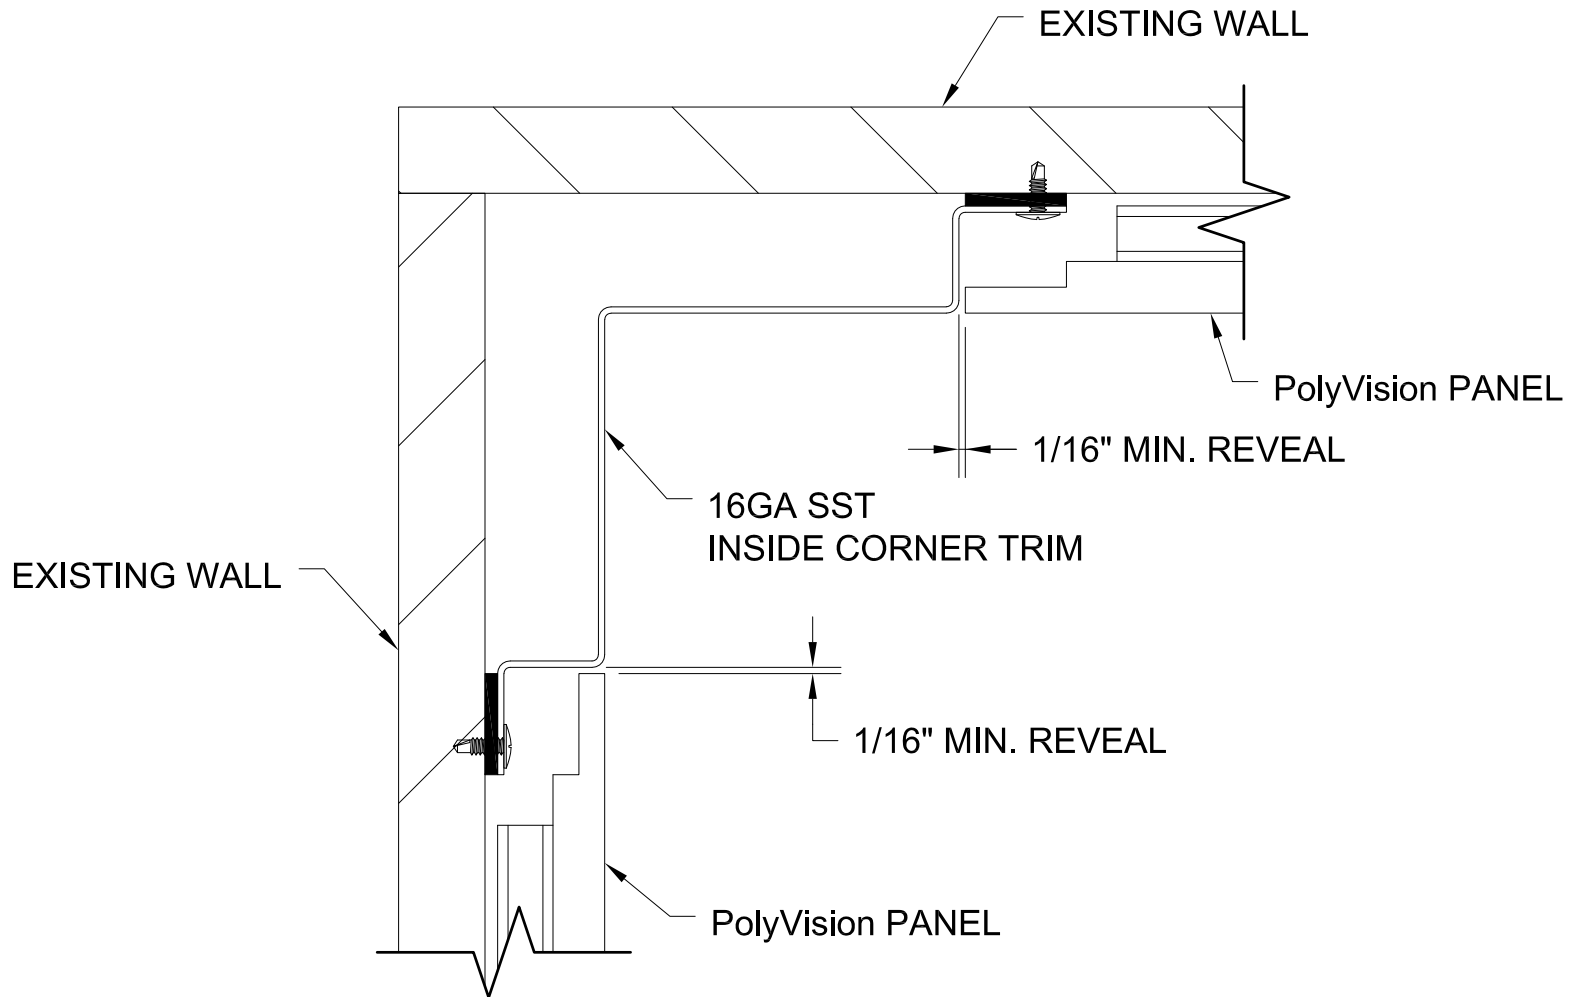

ORNAMENTAL

PRODUCT DESCRIPTION:

PG-MC-1000 CONCEALED WALL SYSTEM

SHEET TITLE:

WALL SECTION AT BASE PLATE WITH J-TRIM

SCALE:

FULL

GORDON®
ARCHITECTURAL+ENGINEERED SOLUTIONS