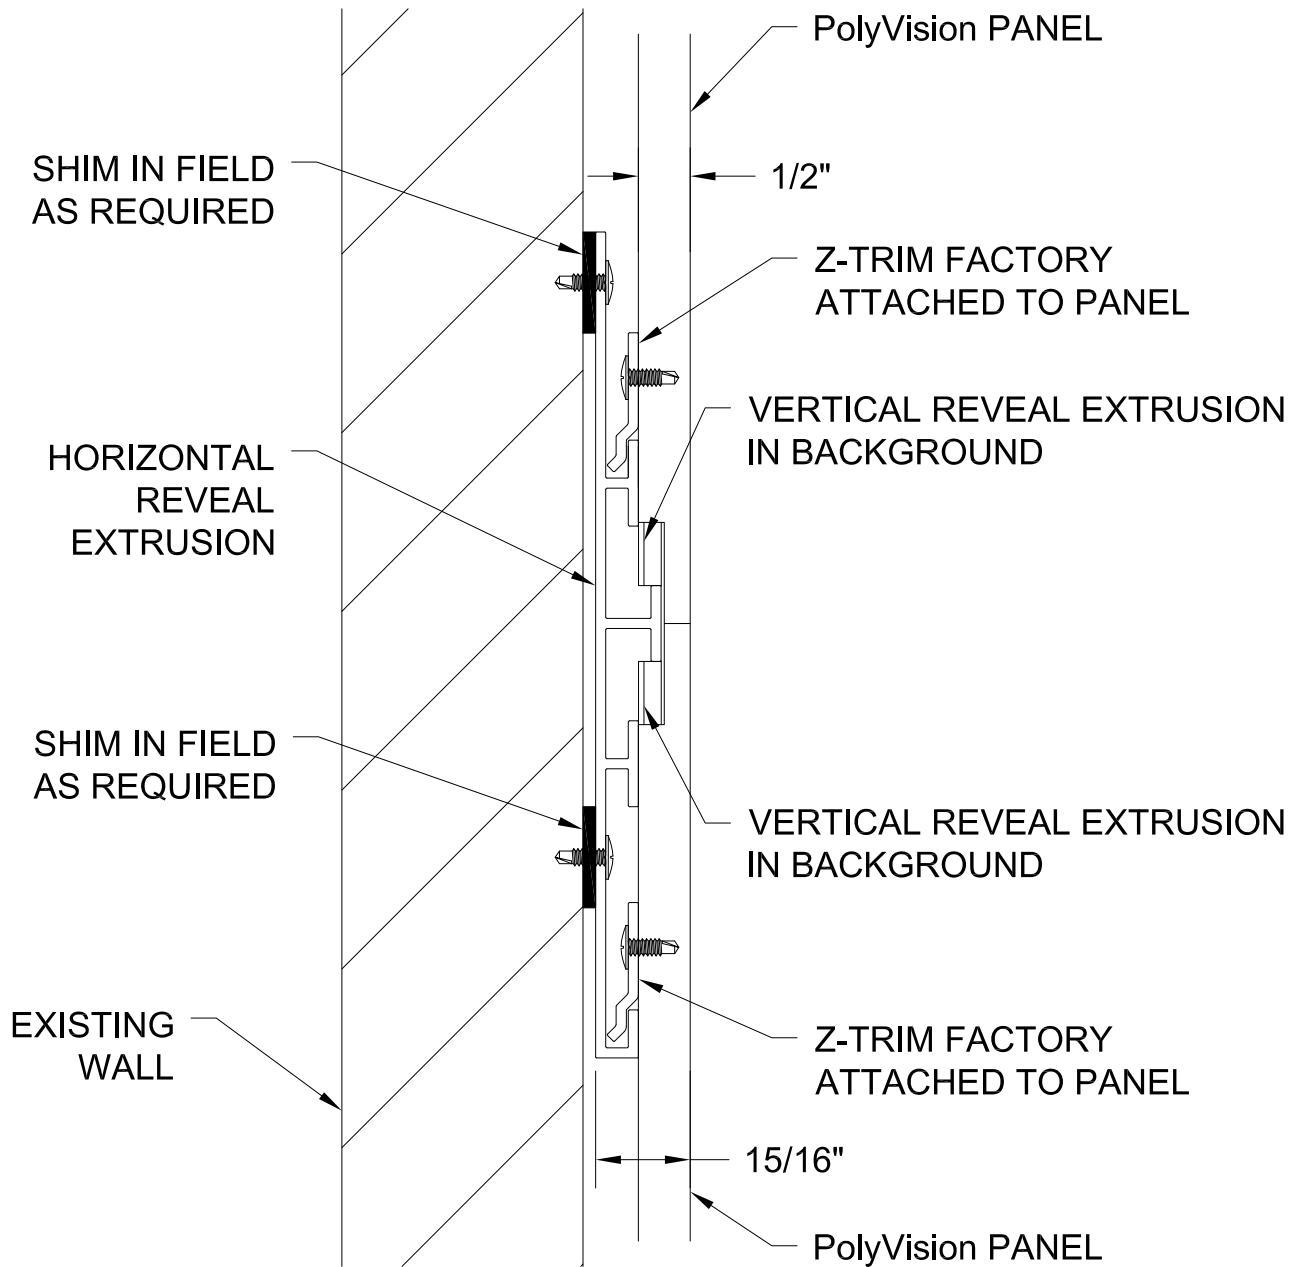

ORNAMENTAL

PRODUCT DESCRIPTION:

PG-MC-1000 CONCEALED WALL SYSTEM

SHEET TITLE:

WALL SECTION AT BASE PLATE WITH J-TRIM

SCALE:

FULL

GORDON®
ARCHITECTURAL+ENGINEERED SOLUTIONS

SCALE:

FULL