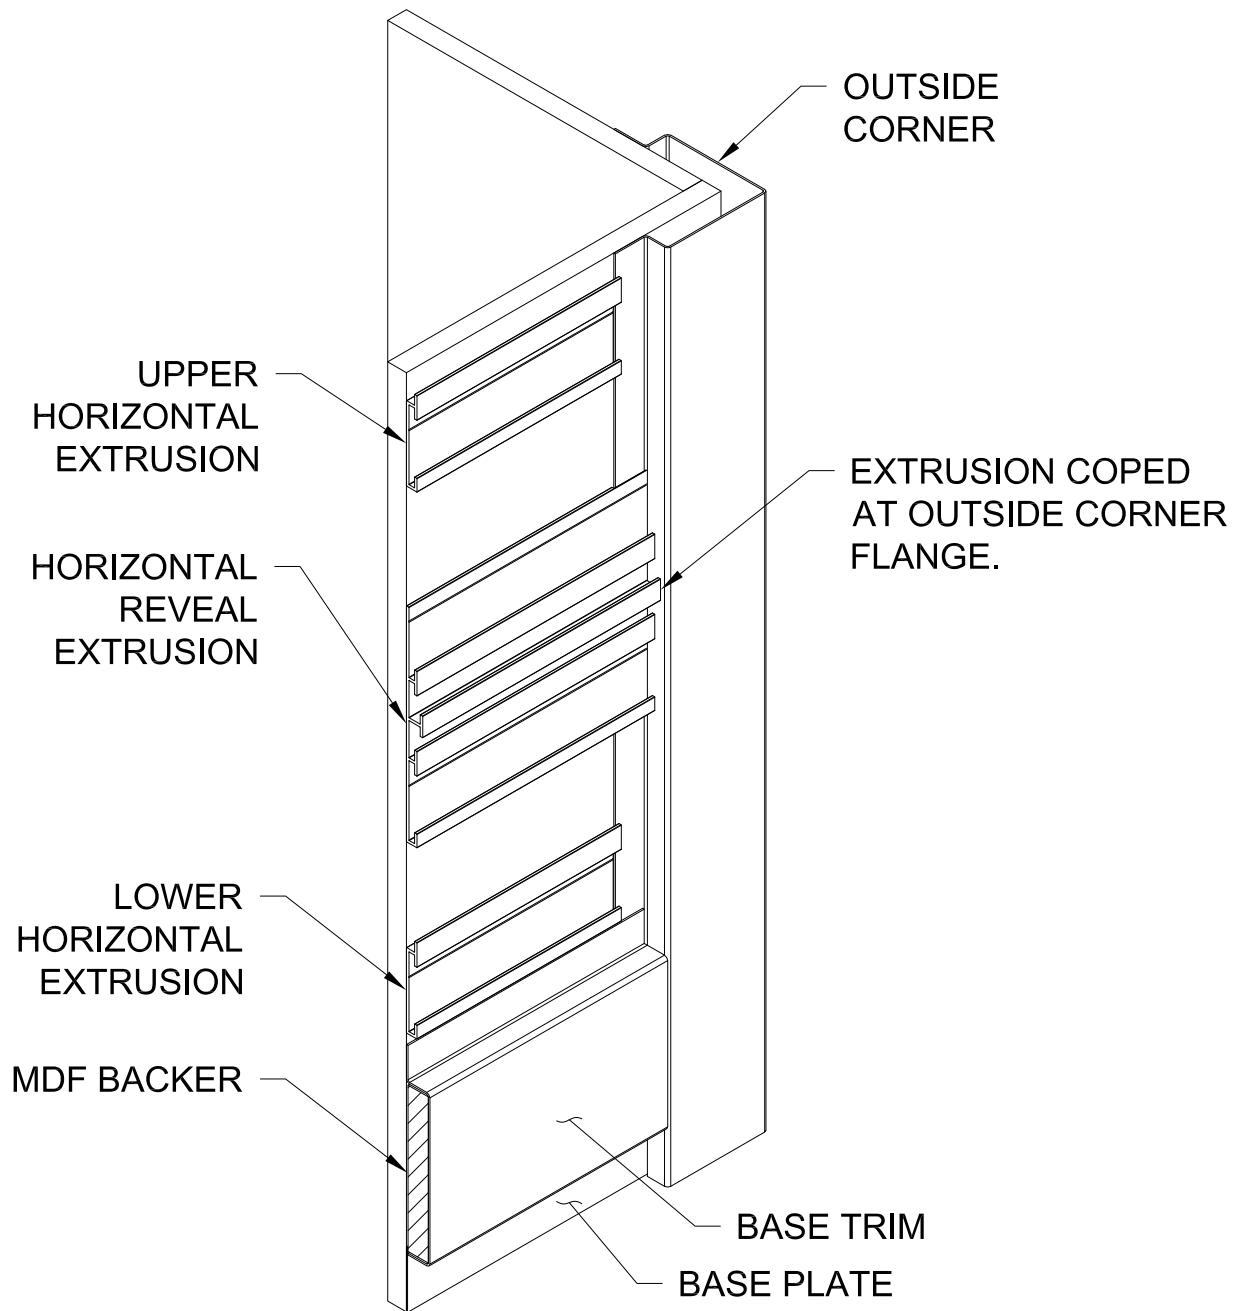

GORDON®
ARCHITECTURAL+ENGINEERED SOLUTIONS

5023 Hazel Jones Rd.
Bossier City, LA 71111
800.747.8954
GORDON-INC.COM
sales@gordon-inc.com

PRODUCT DIVISION:

ORNAMENTAL

PRODUCT DESCRIPTION:

PG-MC-1000 CONCEALED WALL SYSTEM

SHEET TITLE:

ISOMETRIC ASSEMBLY WITHOUT PANELS

SCALE:

NTS