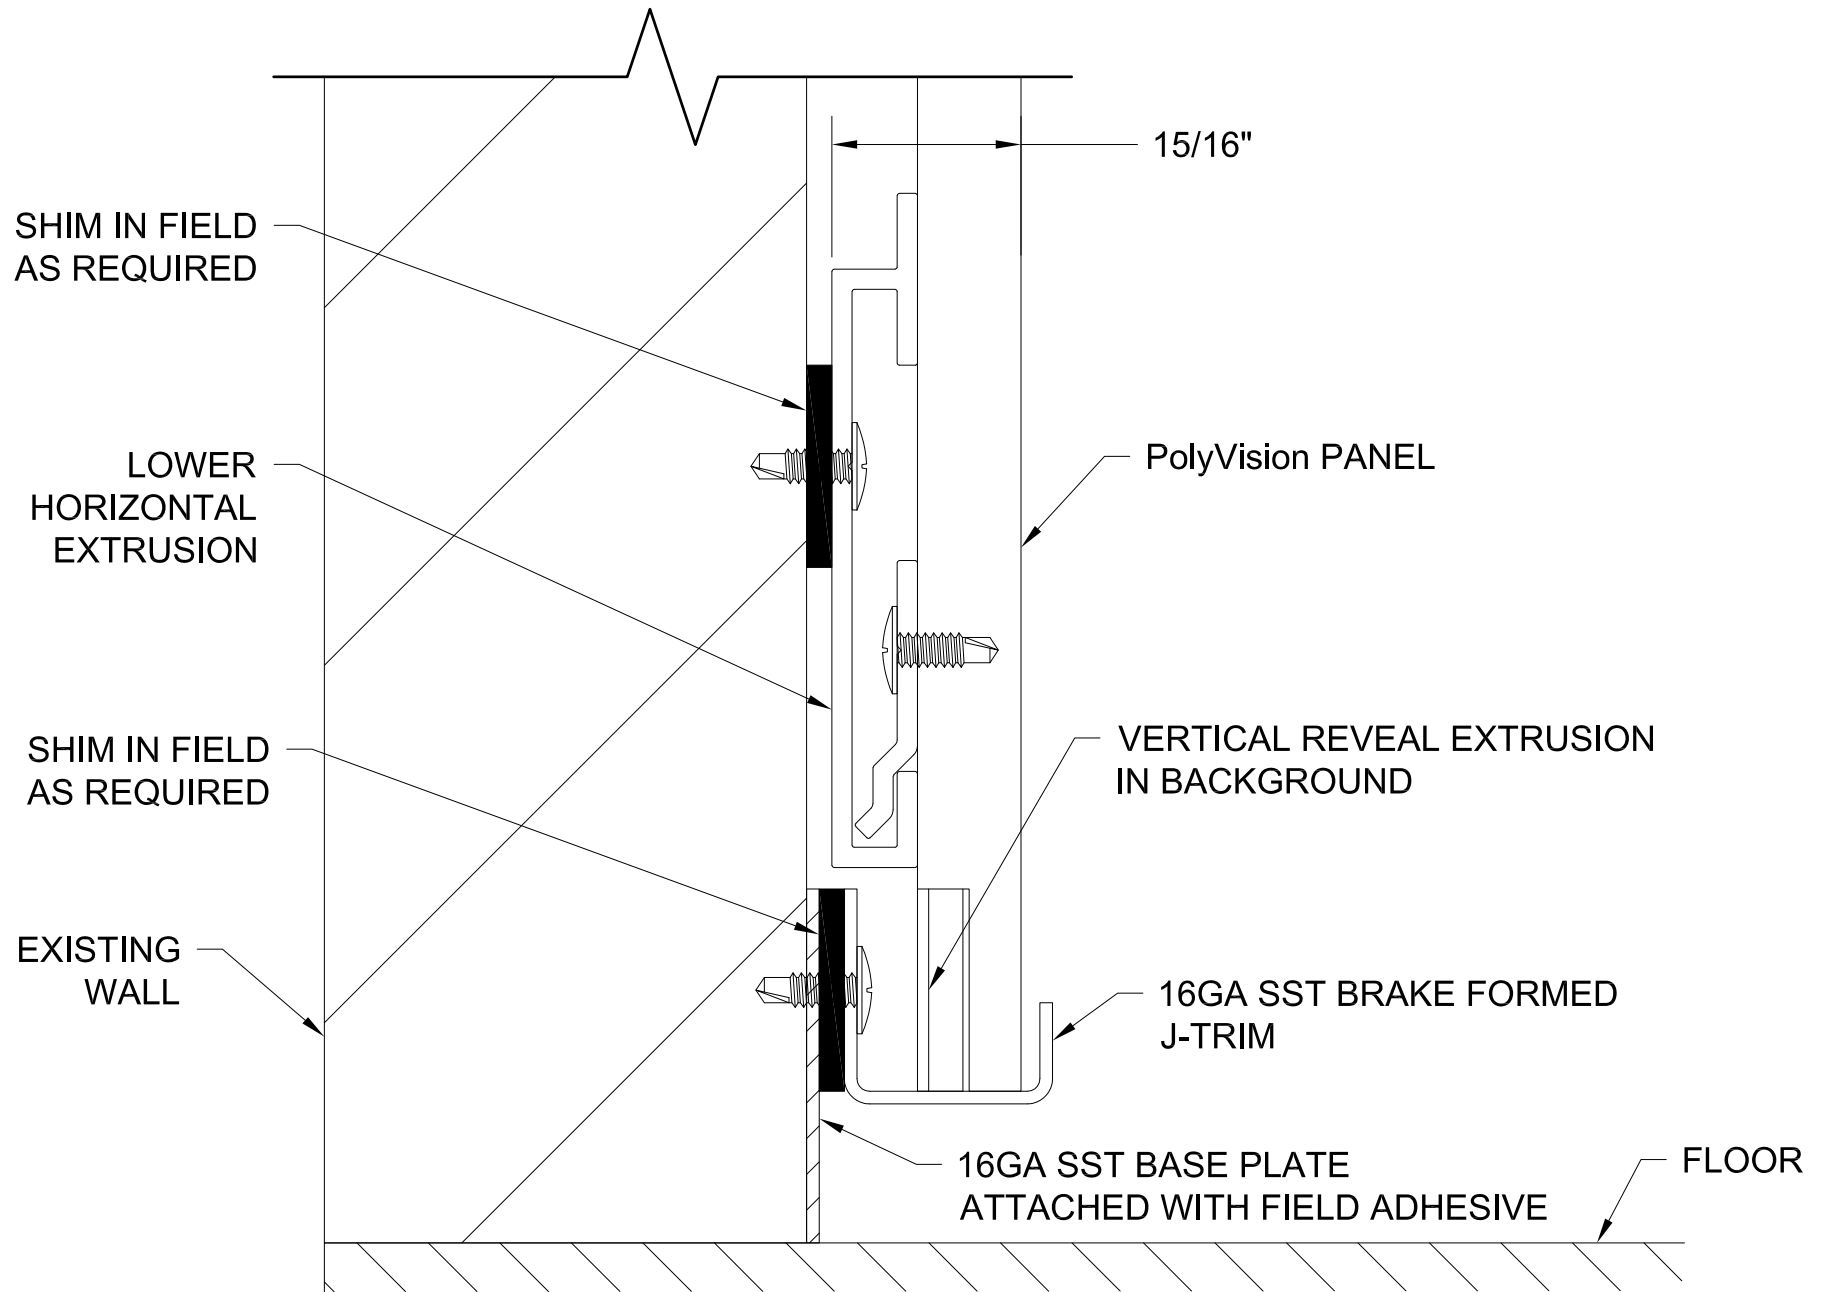

GORDON®
ARCHITECTURAL+ENGINEERED SOLUTIONS

5023 Hazel Jones Rd.
Bossier City, LA 71111
800.747.8954
GORDON-INC.COM
sales@gordon-inc.com

PRODUCT DIVISION:

ORNAMENTAL

PRODUCT DESCRIPTION:

PG-MC-1000 CONCEALED WALL SYSTEM

SHEET TITLE:

WALL SECTION AT BASE PLATE WITH J-TRIM

SCALE:

FULL