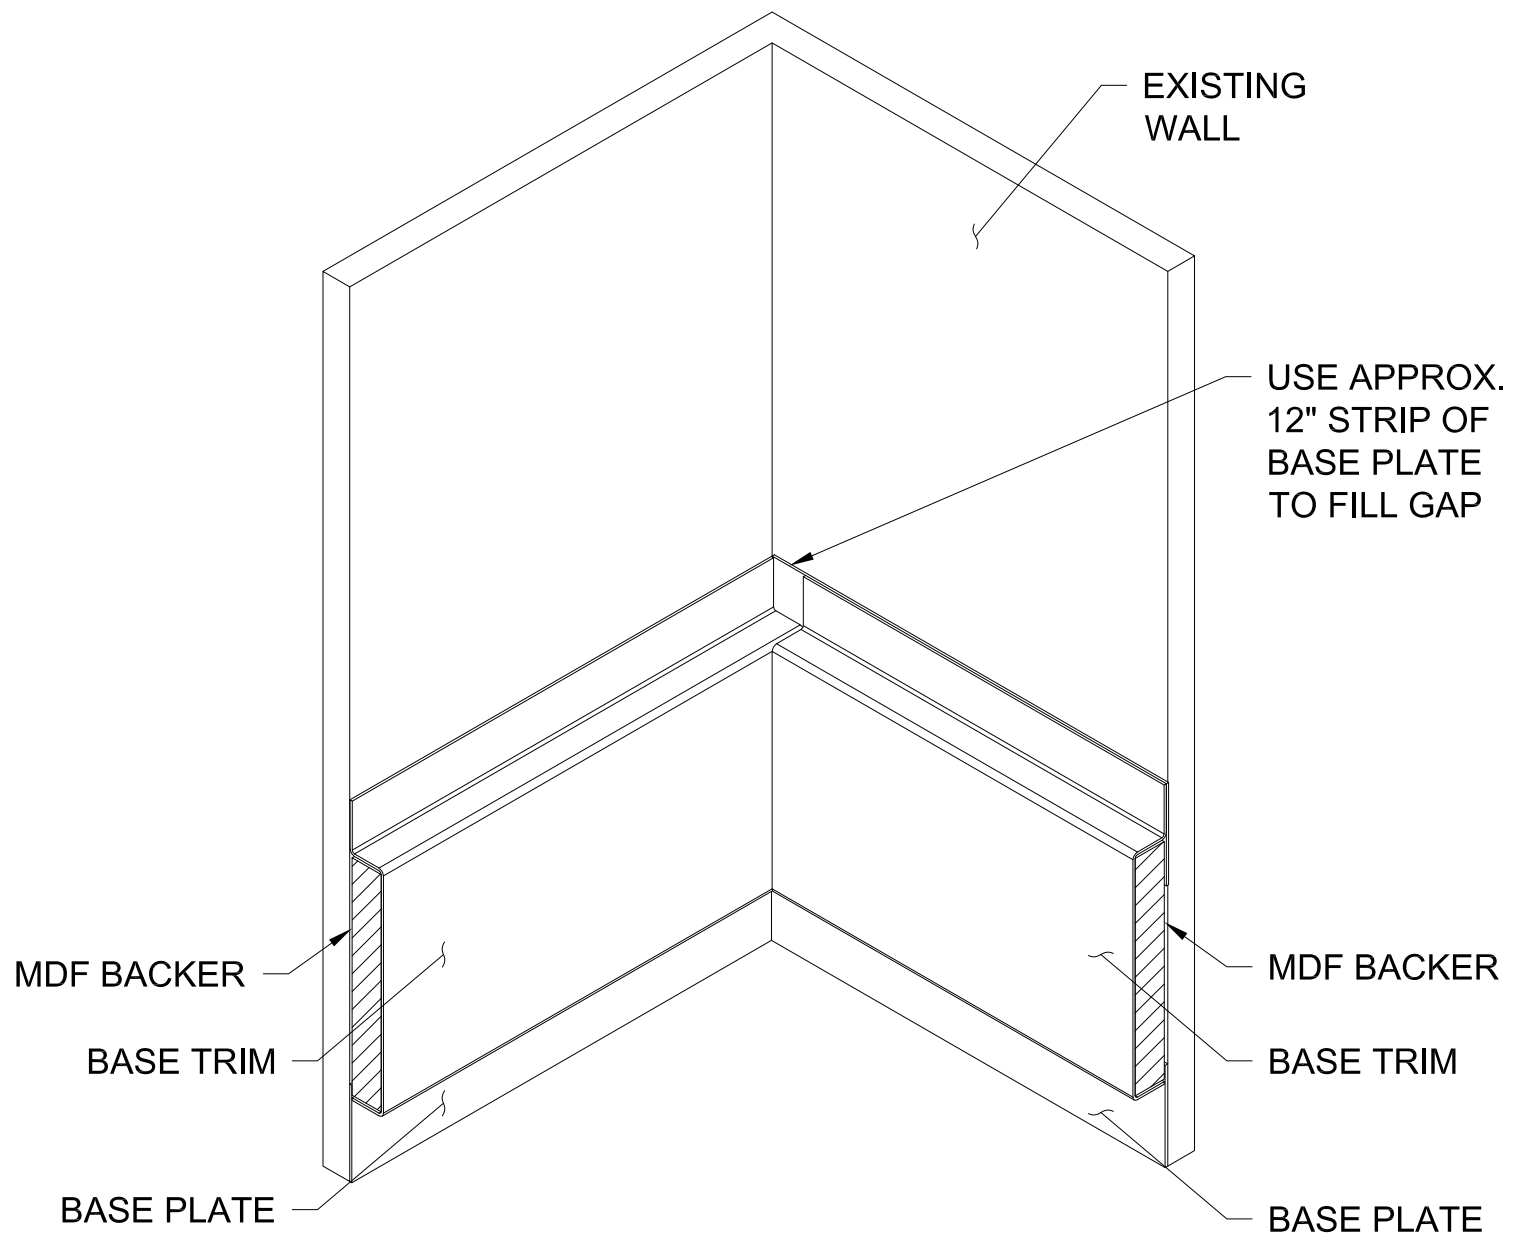

PRODUCT DIVISION:

ORNAMENTAL

PRODUCT DESCRIPTION:

PG-MC-1000 CONCEALED WALL SYSTEM

SHEET TITLE:

OUTSIDE CORNER SECTION

SCALE:

6" = 1'0"